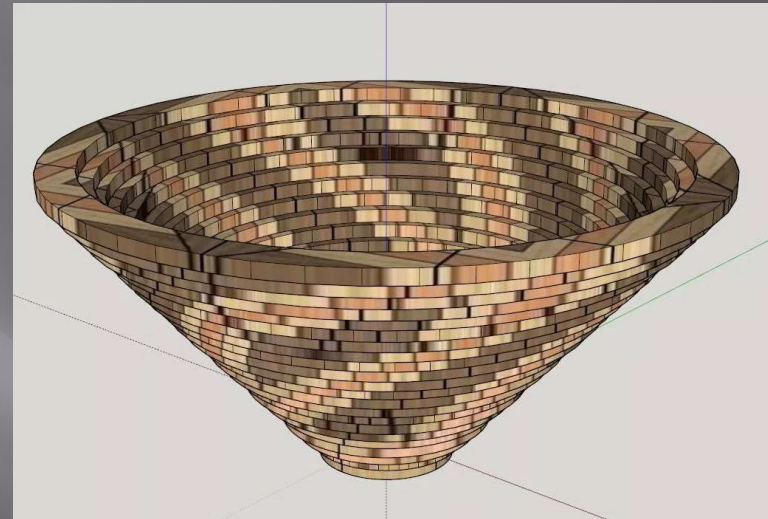

Art Bodwell

Art Bodwell

Jose Berenguer

Jose Berenguer

Jose Berenguer

Jose Berenguer

Laminated Game Board

Dizzy Lamination Bowl

Mantle Clock

End Tables – Lamination PRO

Globe with Rings

Ribbon Turning

Lighthouse Peppermill

Sweetheart Clock

Sweetheart Clock

Wooden Beer Mug