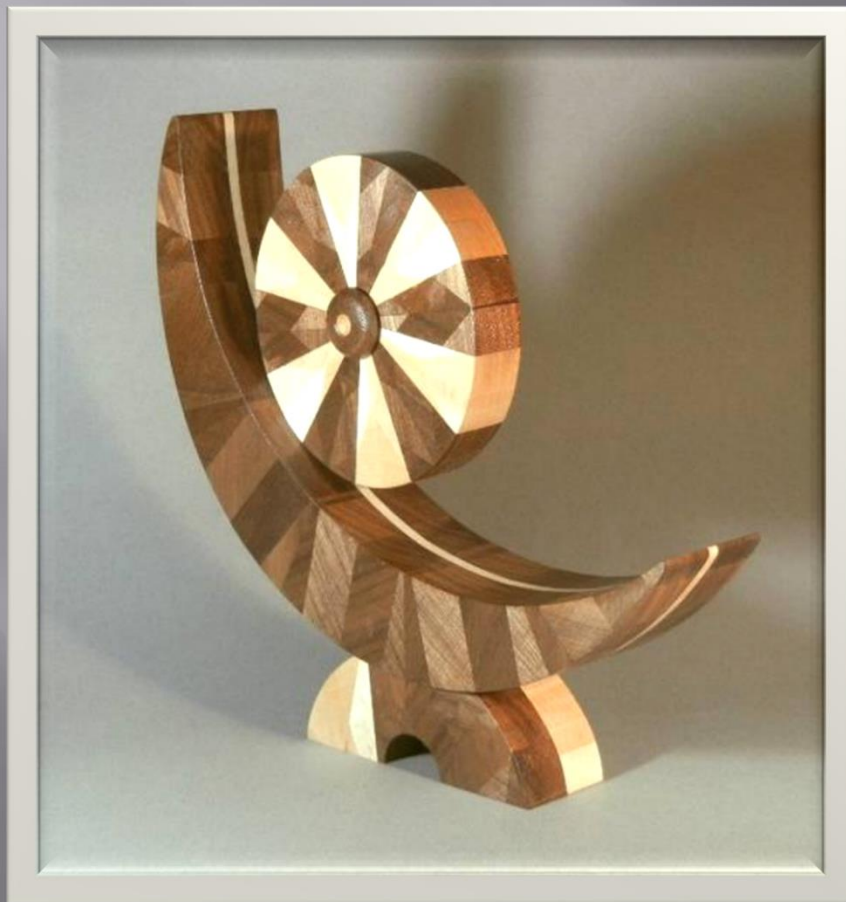

Art Bodwell