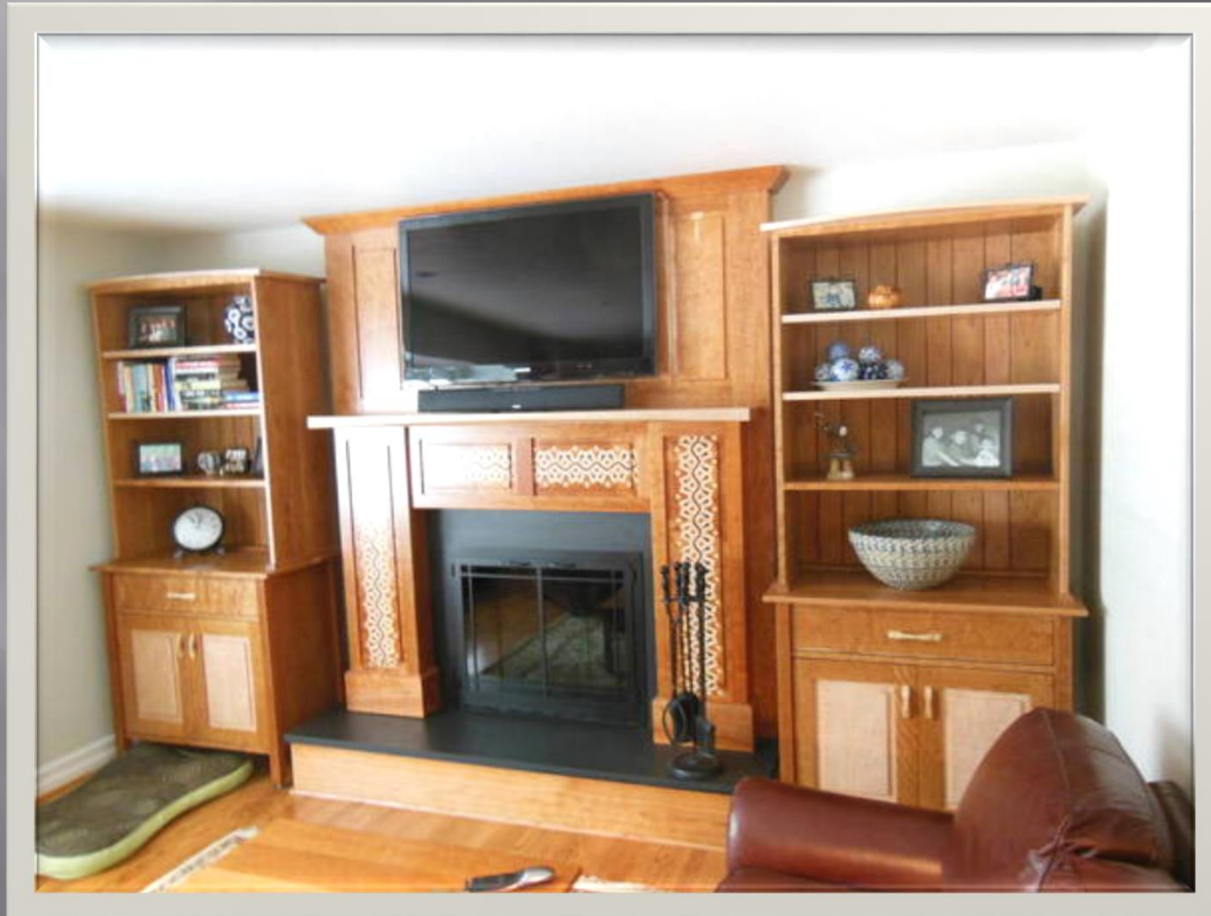

Jose Berenguer