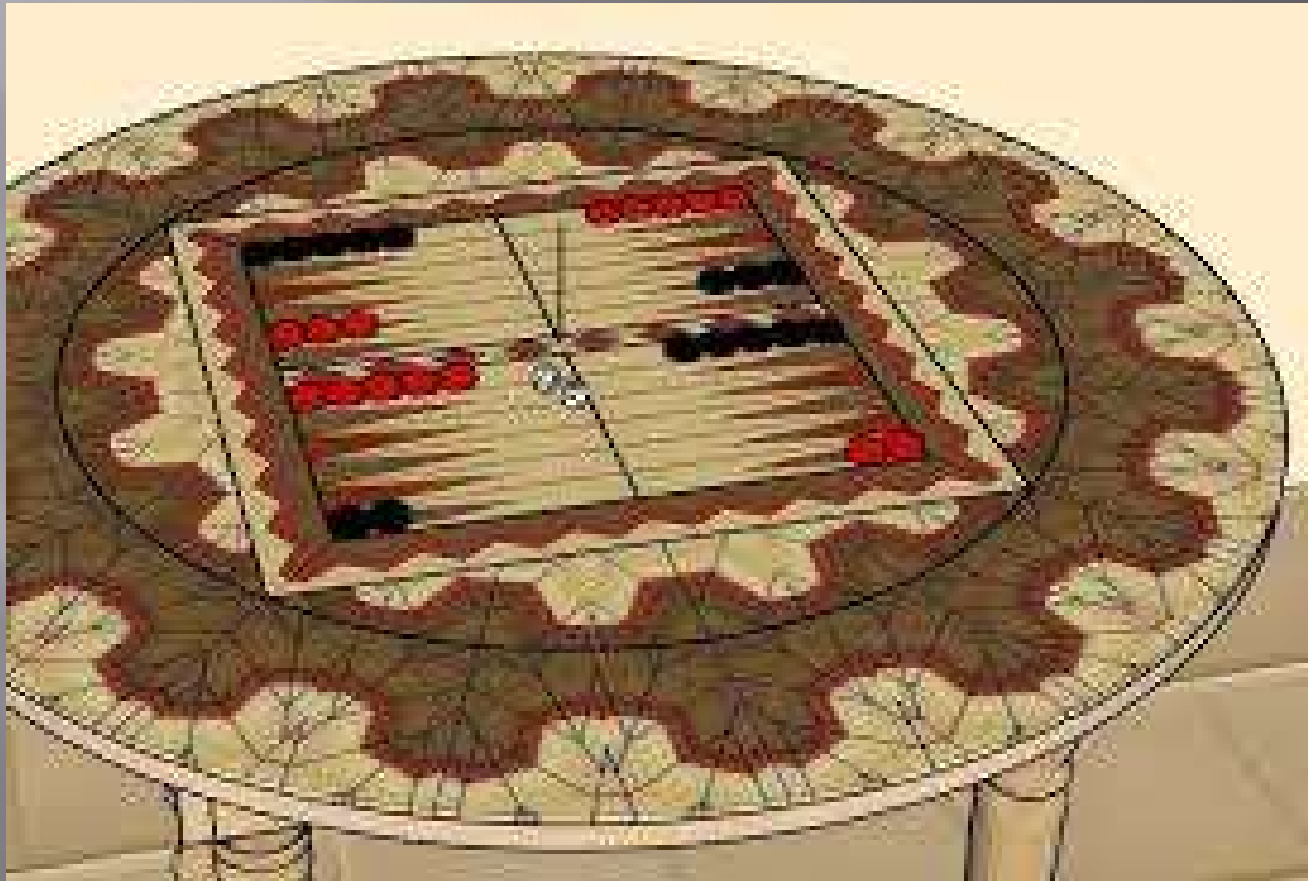

Laminated Game Board