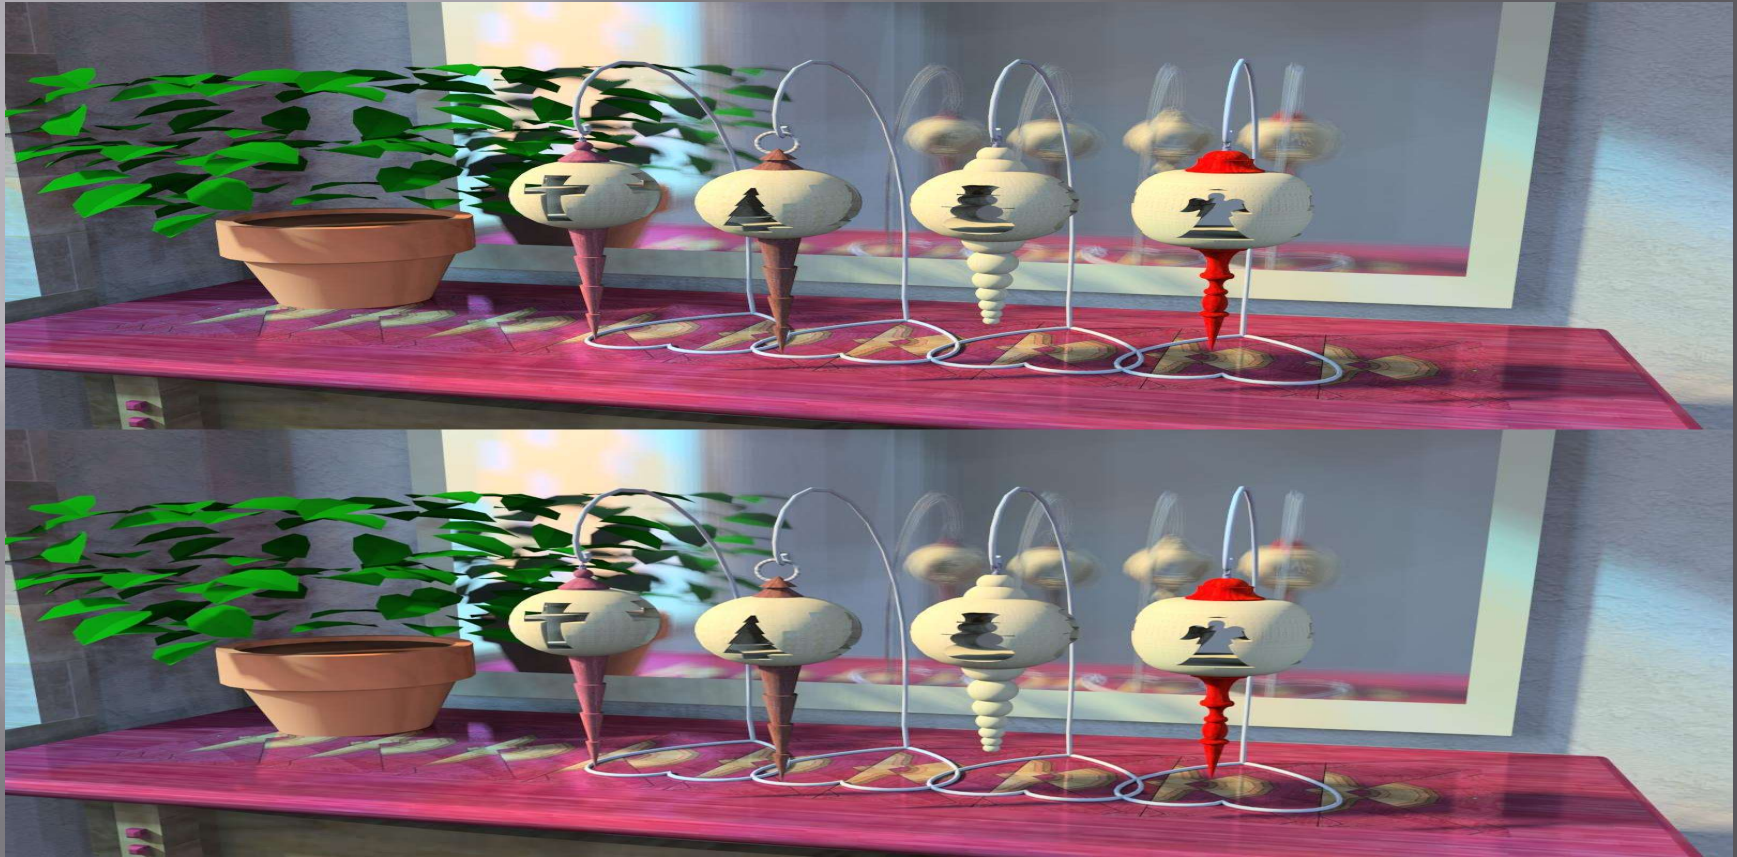

Staunton-style Chess Set

Circle of Fifths

End Table

End Table

End Tables – Lamination PRO

Figure 8 Knot

Globe with Rings

Inside-Out Turned Lamp

Inside-Out Ornaments

Interlocking Rings

Ribbon Turning

Native American Flute

Polychromatic Vase

Polychromatic Vase Turned by Rafy Farchy - Israel

Lighthouse Peppermill

Lighthouse Peppermill

Gordian Knot

Sweetheart Clock

Sweetheart Clock

Ship's Wheel Clock

Ship's Wheel Clock

Skeleton Candle

Wooden Beer Mug

Eagle Headboard