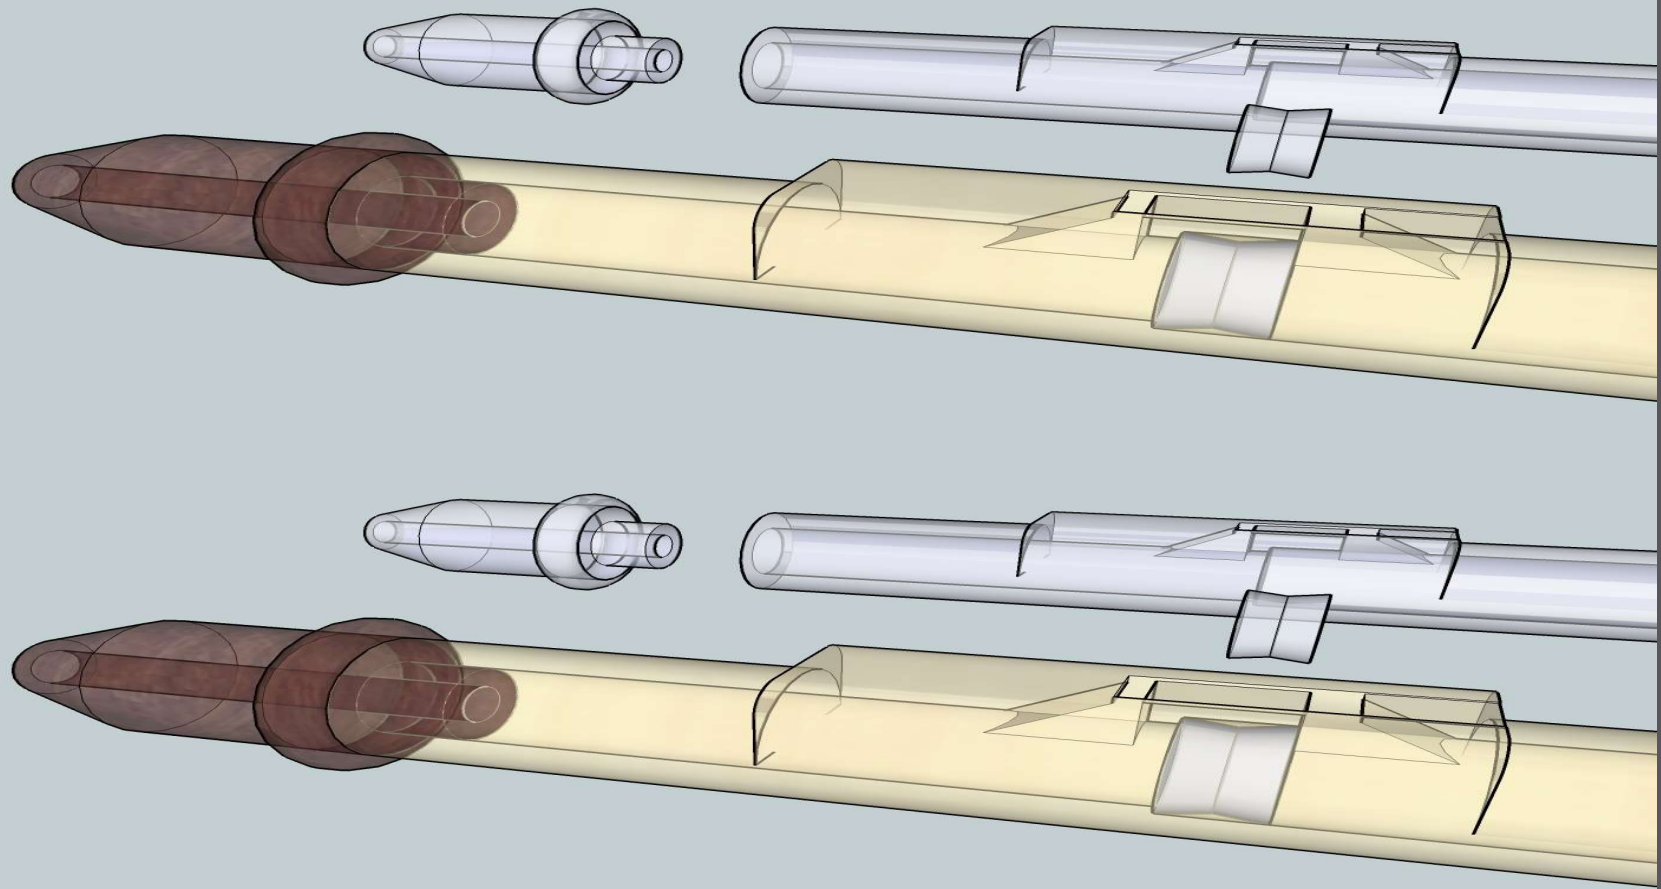

Staunton-style Chess Set

Circle of Fifths

End Table

End Table

End Tables – Lamination PRO

Figure 8 Knot

Globe with Rings

Inside-Out Turned Lamp

Inside-Out Ornaments

Interlocking Rings

Ribbon Turning

Native American Flute

Polychromatic Vase

Polychromatic Vase Turned by Rafy Farchy - Israel

Lighthouse Peppermill

Lighthouse Peppermill