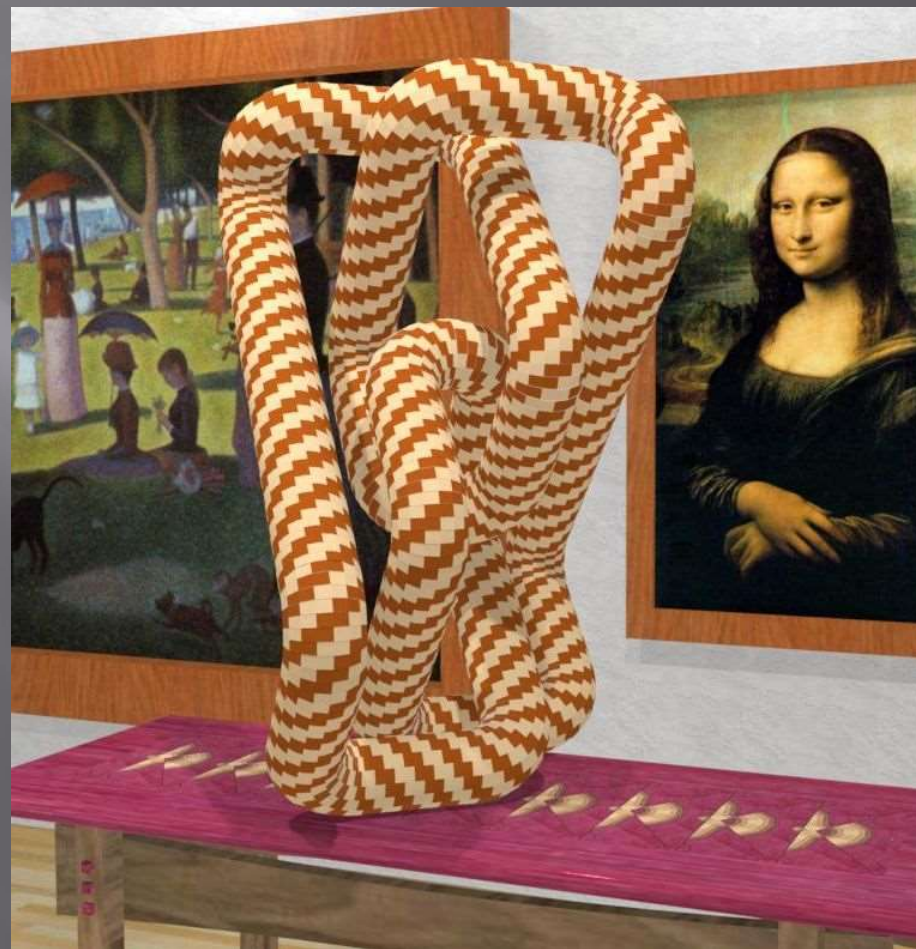

Staunton-style Chess Set

Circle of Fifths

End Table

End Table

End Tables – Lamination PRO

Figure 8 Knot

Globe with Rings

Inside-Out Turned Lamp

Inside-Out Ornaments

Interlocking Rings

Ribbon Turning

Native American Flute

Polychromatic Vase

Polychromatic Vase Turned by Rafy Farchy - Israel

Lighthouse Peppermill

Lighthouse Peppermill

Gordian Knot

Sweetheart Clock

Sweetheart Clock

Ship's Wheel Clock

Ship's Wheel Clock

Skeleton Candle

Wooden Beer Mug

Eagle Headboard