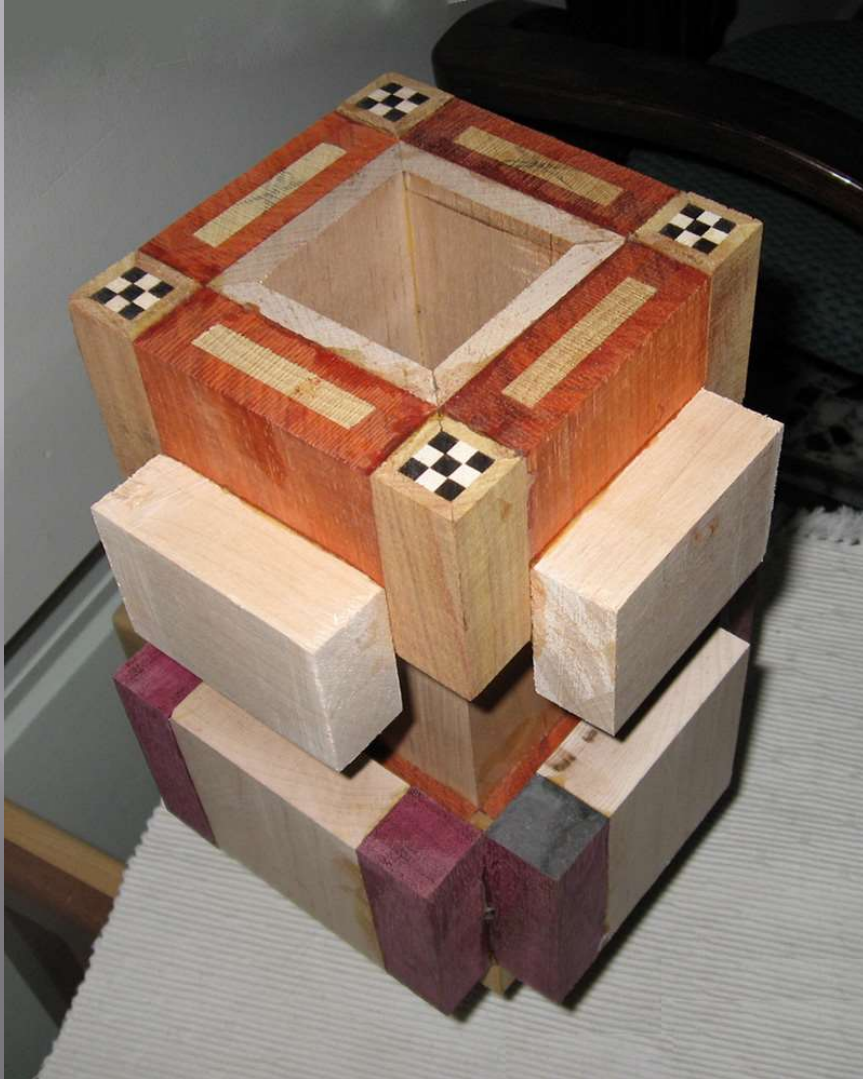

Staunton-style Chess Set

Circle of Fifths

End Table

End Table

End Tables – Lamination PRO

Figure 8 Knot

Globe with Rings

Inside-Out Turned Lamp

Inside-Out Ornaments

Interlocking Rings

Ribbon Turning

Native American Flute

Polychromatic Vase

Polychromatic Vase Turned by Rafy Farchy - Israel

Lighthouse Peppermill

Lighthouse Peppermill

Gordian Knot

Sweetheart Clock

Sweetheart Clock

Ship's Wheel Clock

Ship's Wheel Clock

Skeleton Candle

Wooden Beer Mug

Eagle Headboard